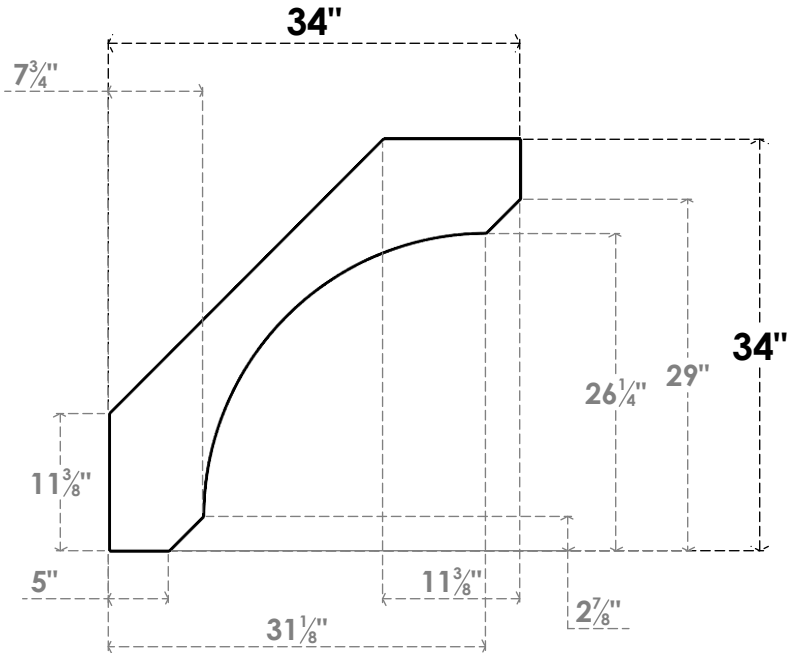

ITEM NUMBER: BRCPC035X34000X34000LEC

3 1/2"W X 34"D X 34"H LEGACY ARCHITECTURAL GRADE PVC CLOSED KNEE BRACE

SIDE PROFILE

FRONT PROFILE

ISOMETRIC

EKENA MILLWORK
2300 WEST MAIN ST.
CLARKSVILLE, TX 75426
TOLL FREE: 866-607-0453
WWW.EKENAMILLWORK.COM