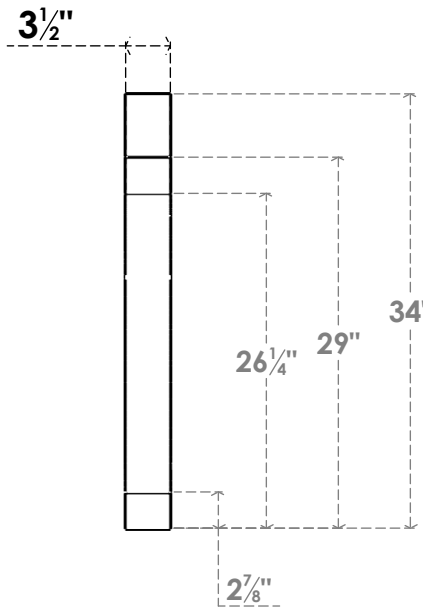

ITEM NUMBER: BRCPC035X34000X34000LEC

3 1/2"W X 34"D X 34"H LEGACY ARCHITECTURAL GRADE PVC CLOSED KNEE BRACE

SIDE PROFILE

FRONT PROFILE

ISOMETRIC

EKENA MILLWORK
2300 WEST MAIN ST.
CLARKSVILLE, TX 75426
TOLL FREE: 866-607-0453
WWW.EKENAMILLWORK.COM